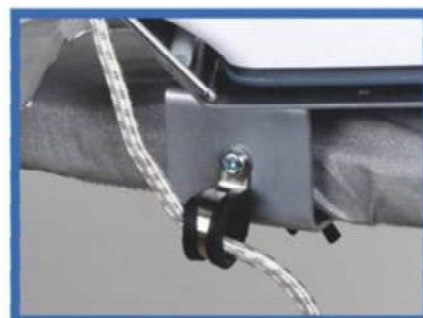

Comes with hanging hook

Feet tubes fixed hook

Safety crimping design

Regulating handle

Flexible legs cover

Anti-theft Series Ironing Station |Hanging into hotel wardrobe|

1800W

Model:HS-05
Product size:29.2x12.1x14.5cm
Plate size:21.9x12.1cm
Water tank:320ML

1800W

Model:HS-06
Product size:29.2x12.1x14.5cm
Plate size:21.9x12.1cm
Water tank:320ML

Rotable iron holder

Stores Neatly On Rail

Anti-Theft Cable lock

Anti-drip Series Ironing Station |Hanging into hotel wardrobe|