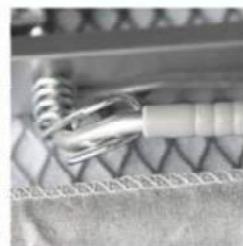

Ironing board NEW HANG-IN WARDROBE STYLE

Sturdy construction

High temperature resistance | Steady | Foldable | Can be hung in wardrobe | Anti-skid | Adjustable height

PRODUCT DETAILS

Extra thick built-in support rods

Comes with hanging hook

Feet tubes fixed hook

Safety crimping design

Regulating handle

Flexible legs cover

Anti-theft Series Ironing Station |Hanging into hotel wardrobe|

1800W

Model:HS-05
Product size:29.2x12.1x14.5cm
Plate size:21.9x12.1cm
Water tank:320ML

1800W

Model:HS-06
Product size:29.2x12.1x14.5cm
Plate size:21.9x12.1cm
Water tank:320ML

Rotable iron holder

Stores Neatly On Rail

Anti-Theft Cable lock

Anti-drip Series Ironing Station |Hanging into hotel wardrobe|