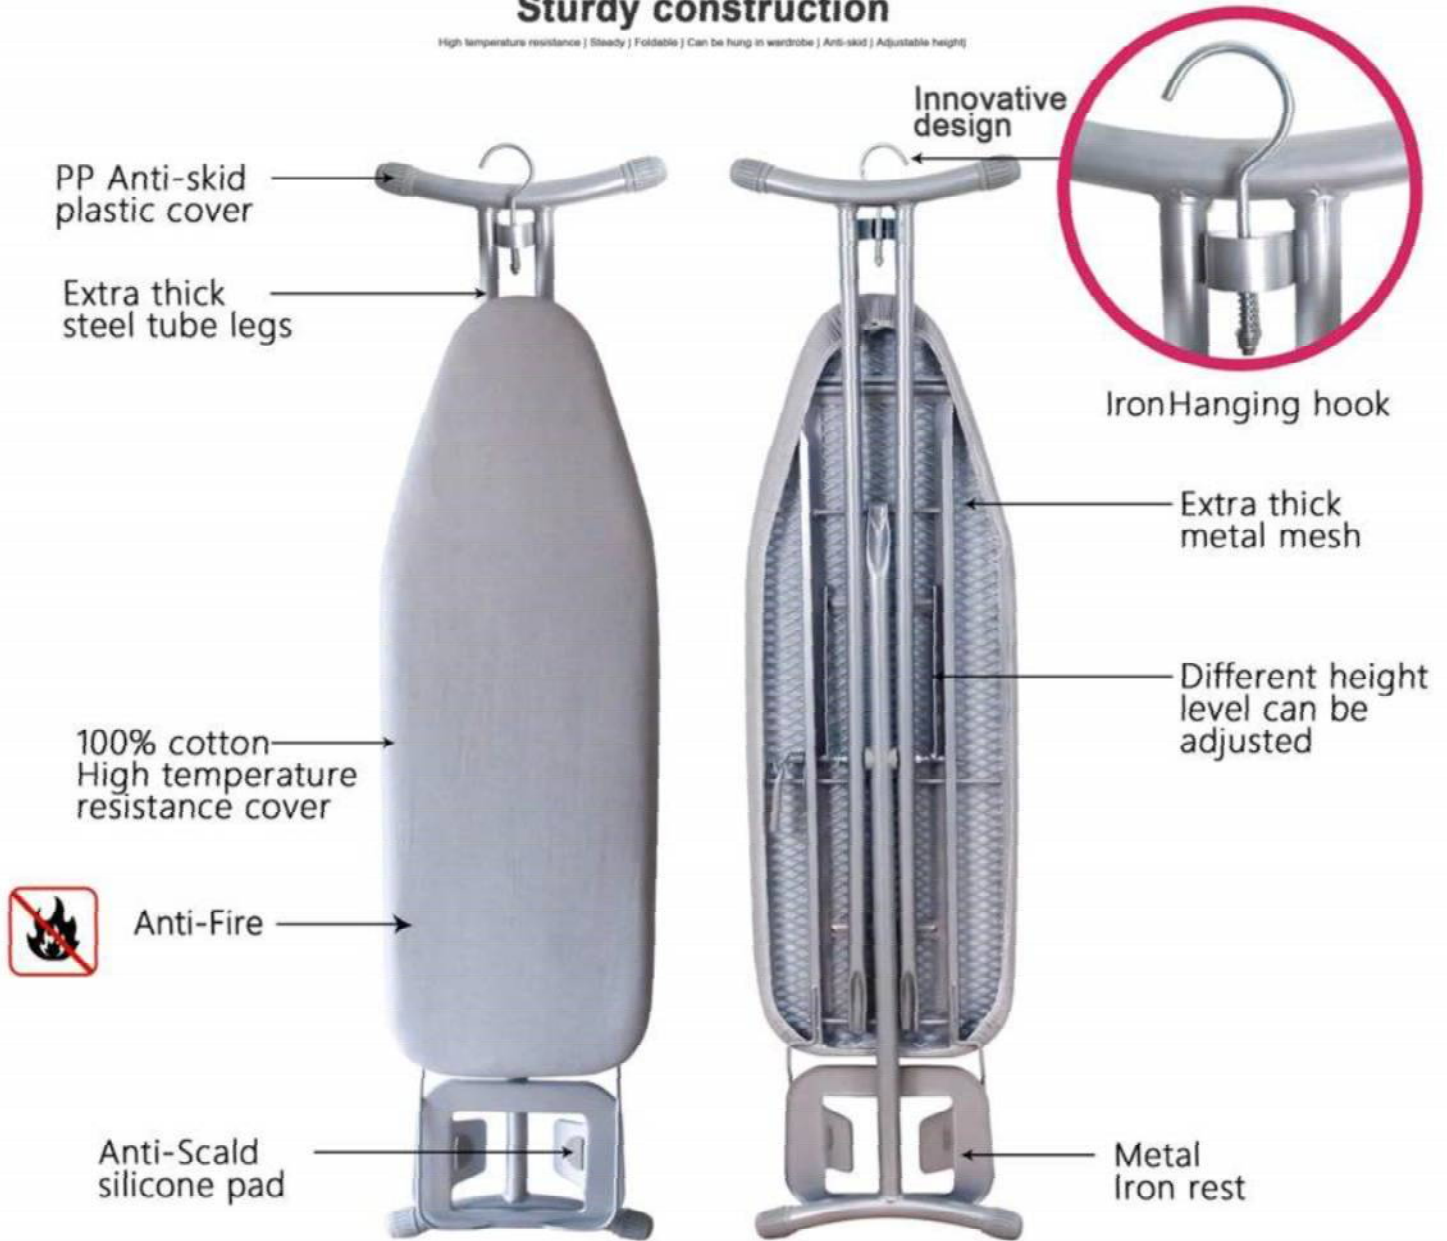

Ironing board NEW HANG-IN WARDROBE STYLE

Sturdy construction

High temperature resistance | Steady | Foldable | Can be hung in wardrobe | Anti-skid | Adjustable height

PRODUCT DETAILS

Extra thick built-in support rods

Comes with hanging hook

Feet tubes fixed hook

Safety crimping design

Regulating handle

Flexible legs cover

Anti-theft Series Ironing Station |Hanging into hotel wardrobe|

1800W

Model:HS-05
Product size:29.2x12.1x14.5cm
Plate size:21.9x12.1cm
Water tank:320ML

1800W

Model:HS-06
Product size:29.2x12.1x14.5cm
Plate size:21.9x12.1cm
Water tank:320ML

Rotable iron holder

Stores Neatly On Rail

Anti-Theft Cable lock

Anti-drip Series Ironing Station |Hanging into hotel wardrobe|

1600W

Model:HS-04
Product size:24.6x12x12.7cm
Plate size:19.5x12cm
Water tank:260ML

Auto-off function
1.Vertical position, 8 minutes auto off;
2.Horizontal position, 30 seconds auto off.

Rotable Iron Holster