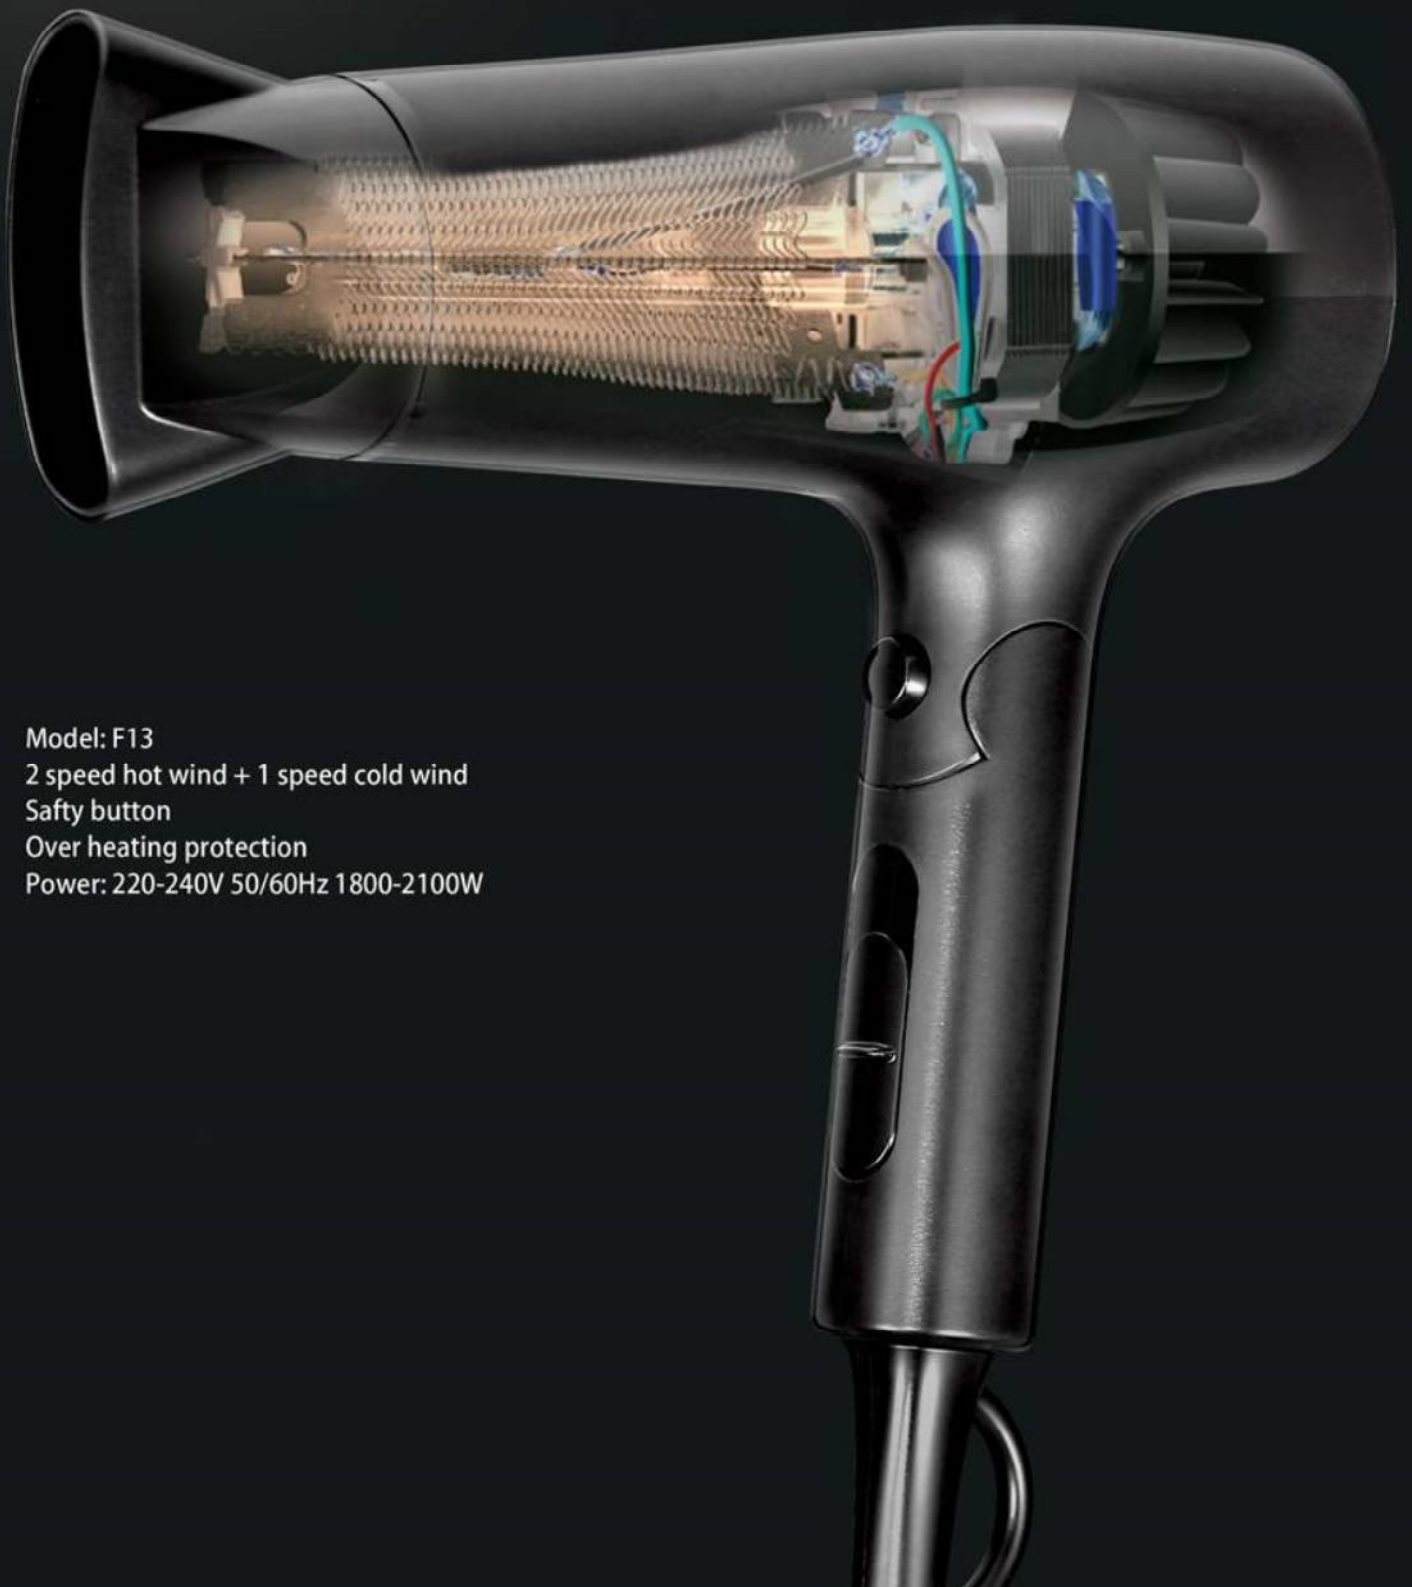

Specially designed for hotel use

Safe Stable Durable

HOTEL SAFETY HAIR DRYER

Model: F13
2 speed hot wind + 1 speed cold wind
Safety button
Over heating protection
Power: 220-240V 50/60Hz 1800-2100W

HAIR DRYER

Model / F13

- Foldable
- Outlet

2 speed hot wind + 1 speed cold wind
Safty button
Over heating protection
Power: 220-240V 50/60Hz 1800-2100W

HAIR DRYER

Model / F2

- Foldable
- Removable net
- Ionic fuction
- Coil

3 speed temperature + 2speed wind
Safty button
Over heating protection
Power: 220-240V 50/60Hz 1800-2100W

HAIR DRYER

Model/ F7W

3 speed temperature + 2 speed wind
Safty button
Over heating protection
Power: 220-240V 50/60Hz 1600-1800W)

Wall Holder features Anti-Theft
Cable tracks

1. Safety switch, press to work, prevent customer to use it in incorrect way.
2. High and low speed setting for your option.
3. Stylish and easy to install.
4. Overheating protection.
5. Can make with 110V/220V shaver socket.